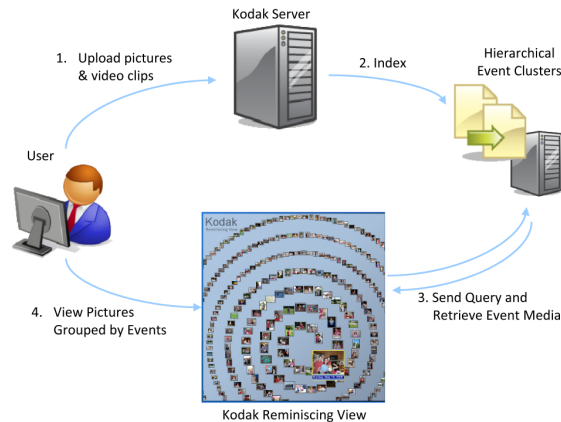

Reminiscing View: Filter Options

Bar plots visualize the number of events over time and provide quick and easy time-based filtering of the collection.

Visualization of Events for Consumer's Photo Collections

Jiajian Chen
Georgia Institute of Technology
jchen30@mail.gatech.edu

Stacie Hibino
Eastman Kodak Company
stacie.hibino@kodak.com

System Overview

Reminiscing View: Display & Interaction Options

Selecting a Social Group filters the collection to only show events shared with that group.

A Nintendo Wiimote control interface allows users to interact with the Reminiscing View in a "lean back" setting.