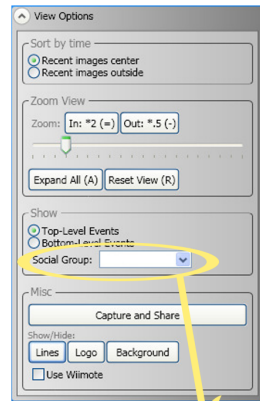

Jiajian Chen
Georgia Institute of Technology
jchen30@mail.gatech.edu

Stacie Hibino
Eastman Kodak Company
stacie.hibino@kodak.com

System Overview

Reminiscing View: Display & Interaction Options

Selecting a Social Group filters the collection to only show events shared with that group.

A Nintendo Wiimote control interface allows users to interact with the Reminiscing View in a "lean back" setting.