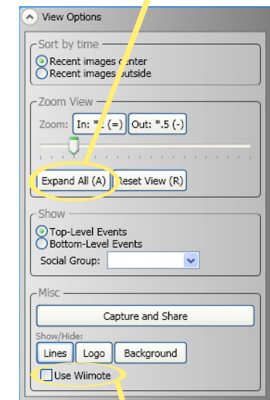

Jiajian Chen
Georgia Institute of Technology
jchen30@mail.gatech.edu

Stacie Hibino
Eastman Kodak Company
stacie.hibino@kodak.com

System Overview

Reminiscing View: Display & Interaction Options

Selecting a Social Group filters the collection to only show events shared with that group.

A Nintendo Wiimote control interface allows users to interact with the Reminiscing View in a "lean back" setting.